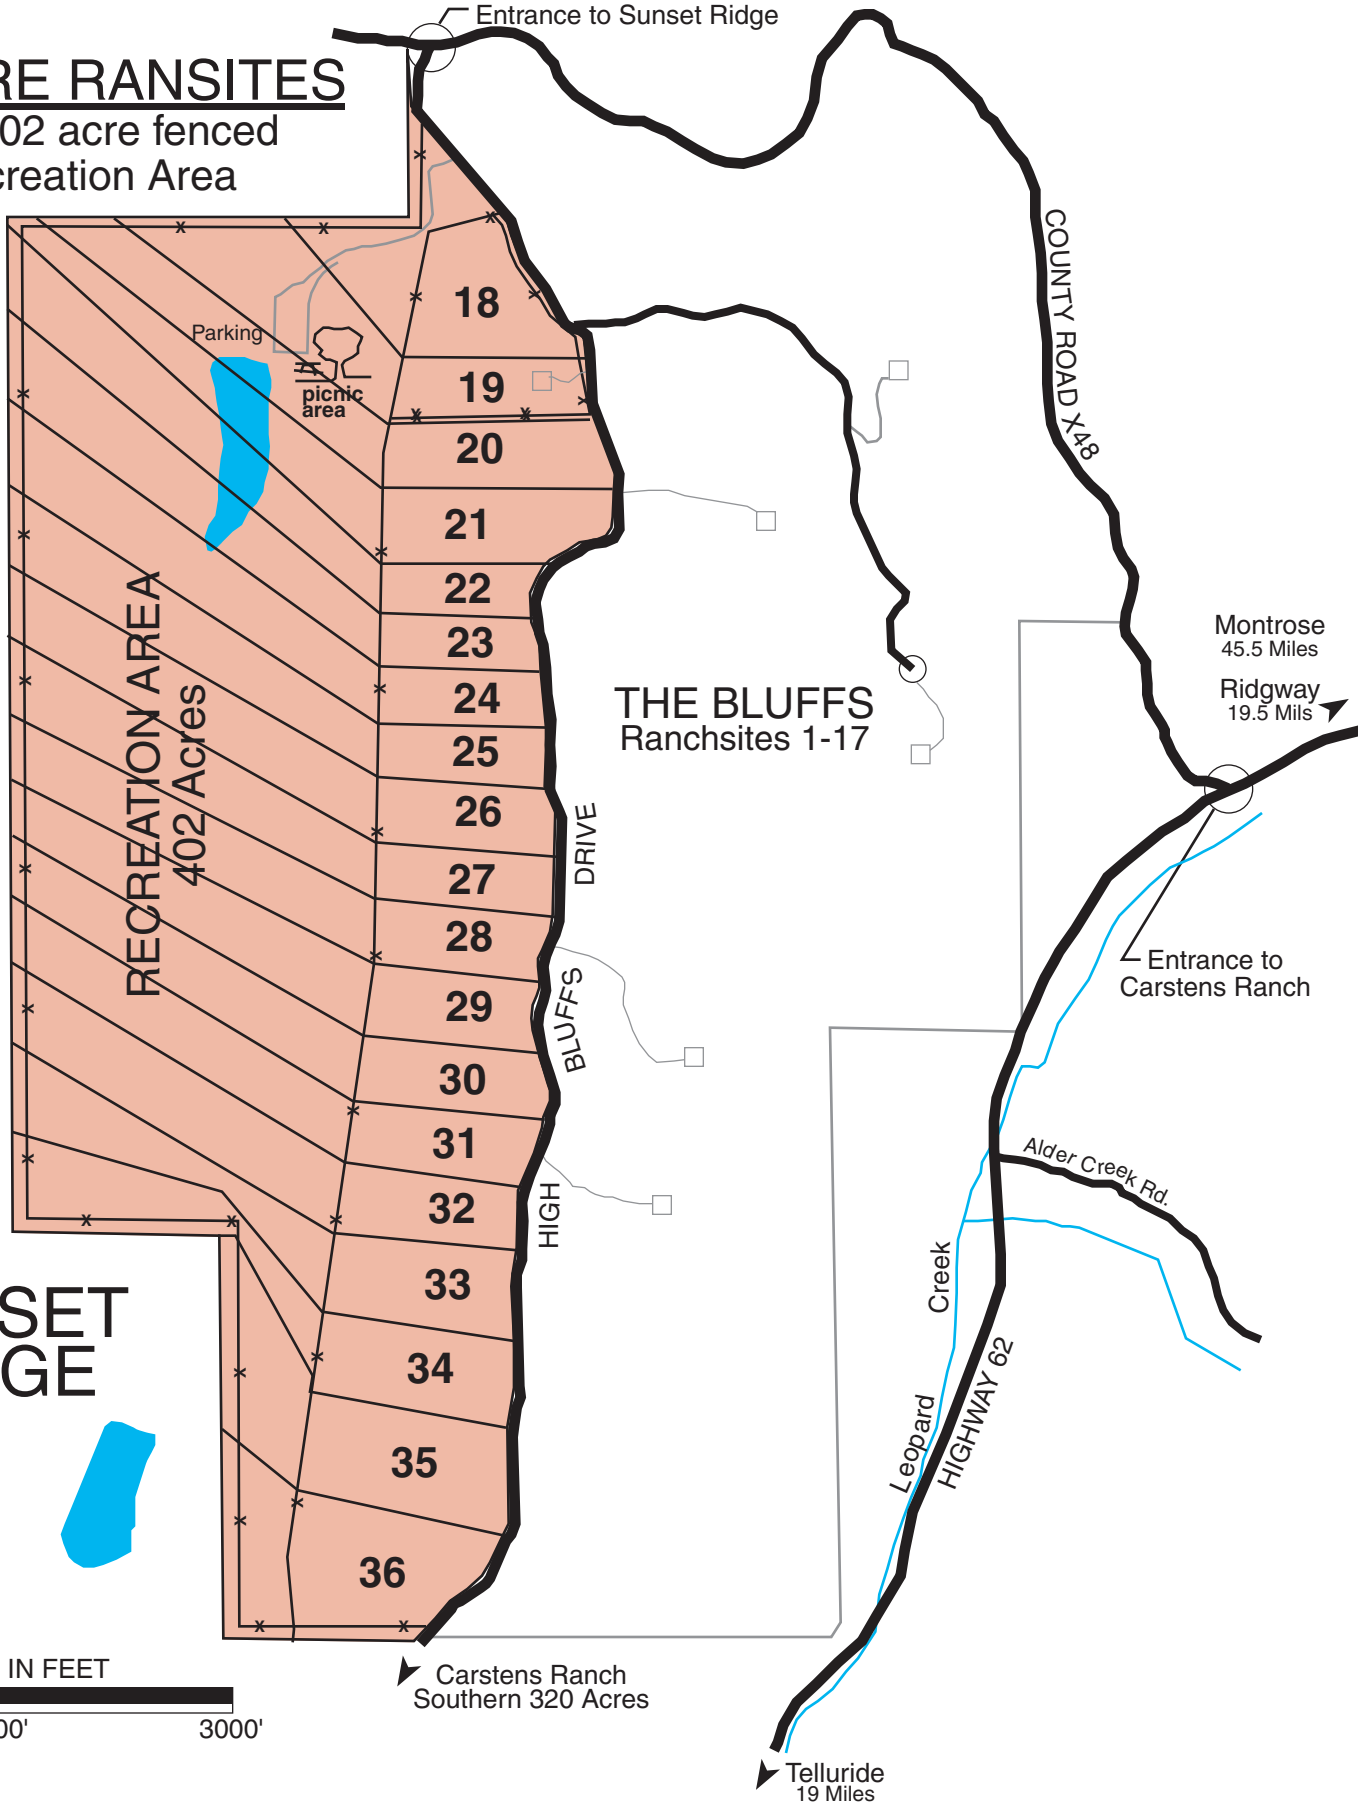

35 ACRE RANSITES

with 402 acre fenced
Recreation Area

**SUNSET
RIDGE**

SCALE IN FEET

1500' 3000'

This map is intended for general use, not for legal specification.
The information is deemed correct and reliable at the time of publishing, but not guaranteed.
© Alpine Website Solutions, LLC.